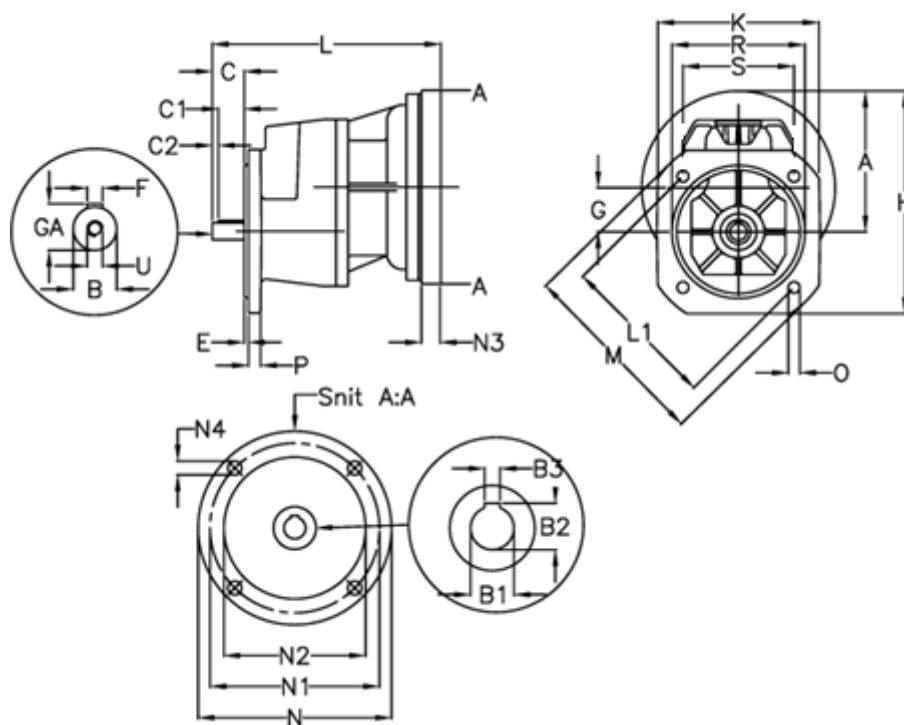

Article number: 40550100322430

Description: Single Stage Helical Gear
S 101-3,2-P80B5

Measures

A = 92.5	E = 3.5	M = 160.0	R = 110
B = 14	F = 5x5x20	N = 200	S = 95
B1 = 19	G = 36.5	N1 = 165	U = M5
B2 = 21.8	GA = 16.0	N2 = 130	
B3 = 6	H = 160.0	N3 = -	
C = 30	K = 135	N4 = M10x12	
C1 = 20	L = 208	O = 9.5	
C2 = 5	L1 = 130.0	P = 10	